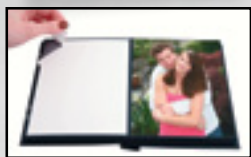

#6855L (Blue)
• 5" x 5" Album
w/ 2" x 2" cameo cover
• Holds (10)
5" x 5" photos

#6855P (Pink)
• 5" x 5" Album
w/ 2" x 2" cameo cover
• Holds (10)
5" x 5" photos

#6846L (Blue)
• 4" x 6" Album
• Holds (10)
4" x 6" photos

#6846P (Pink)
• 4" x 6" Album
• Holds (10)
4" x 6" photos